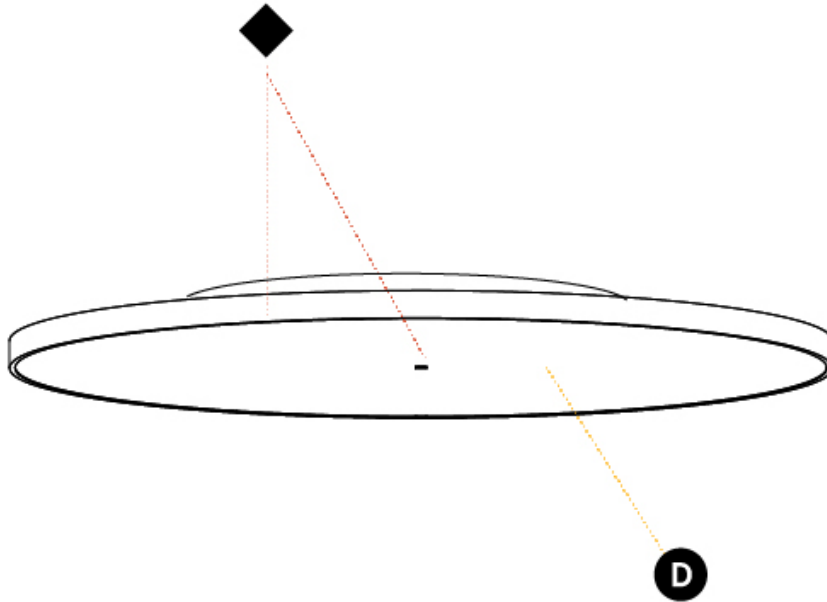

SIGN DIVA SURFACE

A3D094-

PROJECT _____

TYPE _____

SPECIFIER _____

QUANTITY _____

DATE _____