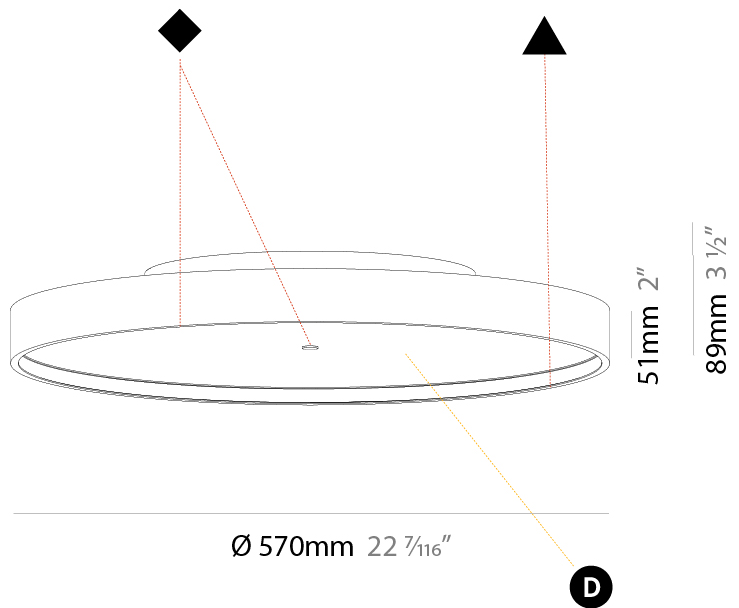

1. To build a product code in our configurator select the specify button on the base model # product page
2. To build a manual product code on this datasheet choose from the options listed below in blue font and add the suffix to the base model #

GENERAL

Series: Sign Diva
Subseries: Sign Diva Korona
Brand: Prolicht
Division: Architectural
Mounting Type: Surface
Mounting Location: Ceiling
Subcategory: Ambient

PHYSICAL

Shape: Round
Diameter (mm): 570
Diameter (in): 22 7/16
Height (mm): 89
Height (in): 3 1/2
Light Distribution: Direct
Weight (kg): 7.336
Weight (lbs): 16.173

Diffuser: PMMA - Opal/Micro-Prism/Sparkling Secret/Vintage Industrial
Fixture Finish: SSR / BKV / CWI / CRY / HAB / UFT / ITA / RUA / FTG / MYG / LOD / PUS / FRO / FUP / KIA / POP / BLS / SPG / MEY / GOH / GUM / CHC / COM / ABZ / JAG / OBR / MOS / ROR
Fixture Material: Extruded Aluminum / Steel

ELECTRICAL

Lamp Type: LED (Zhaga Standard)
Input Wattage (W): 58.3
Total Output Wattage (W): 53
Dimming: Tri-Mode (Non-Dimming and Phase Dimming (120Vac only) and 0-10V Dimming)
Driver Included: Yes
Driver Location: Integrated
Driver Type: Constant Current - Universal
Driver Class: Class 2
Input Voltage (V): 120 - 277
Constant Current (MA): 350

LED

Color Temperature (°K): 3000 / 3500 / 4000
Max. Delivered Lumen (lm): 6120 / 6233 / 6360
CRI: >90 CRI
Lamp Life (hrs): 50000

OPTICAL

RATINGS AND CERTIFICATIONS

Certified By: Certified for North American Standards
IP rating: IP20