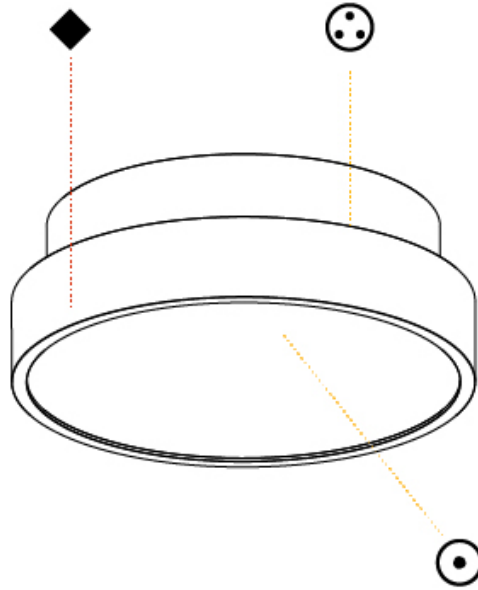

SIGN DIVA SURFACE

A3D090-

PROJECT

TYPE

SPECIFIER

QUANTITY

DATE